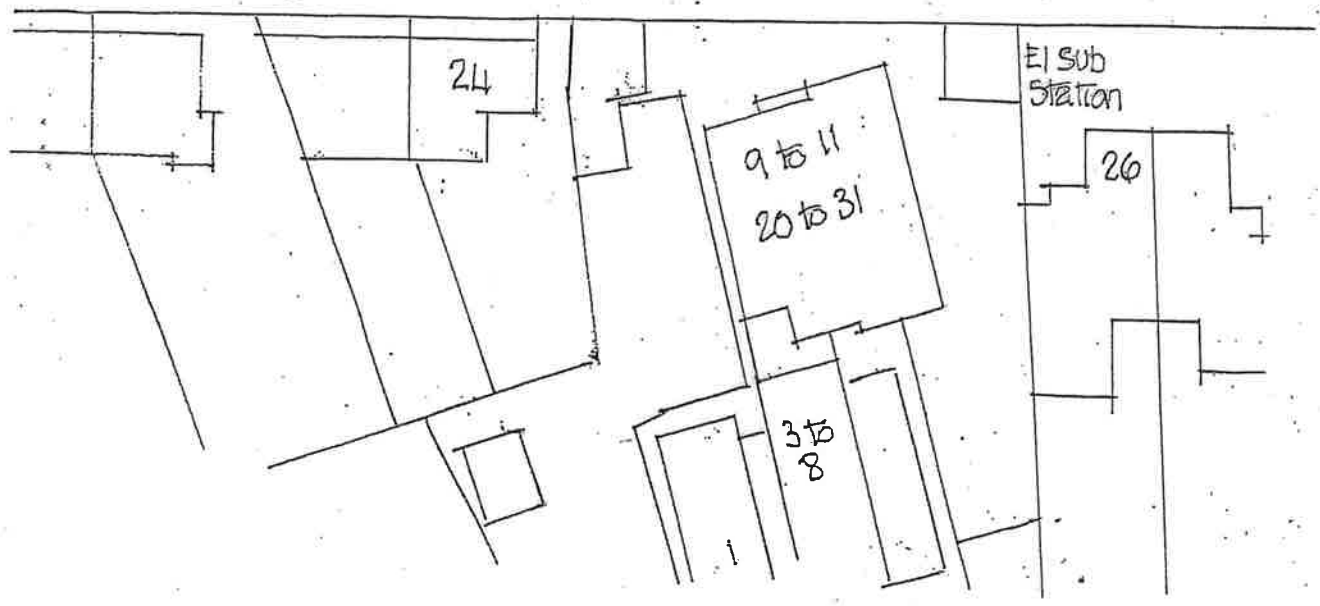

JEFFRIES COURT

VICTORIA ROAD

WESTVILLE.
 39 VICTORIA ROAD. CIRENCESTER,
 GLOS. GL7 1ES
 SITE PLAN AS PROPOSED. 1:500
 23:1996:SP03. FEBRUARY 2023
 DENNIS L RAYTON TEL 01242 620818